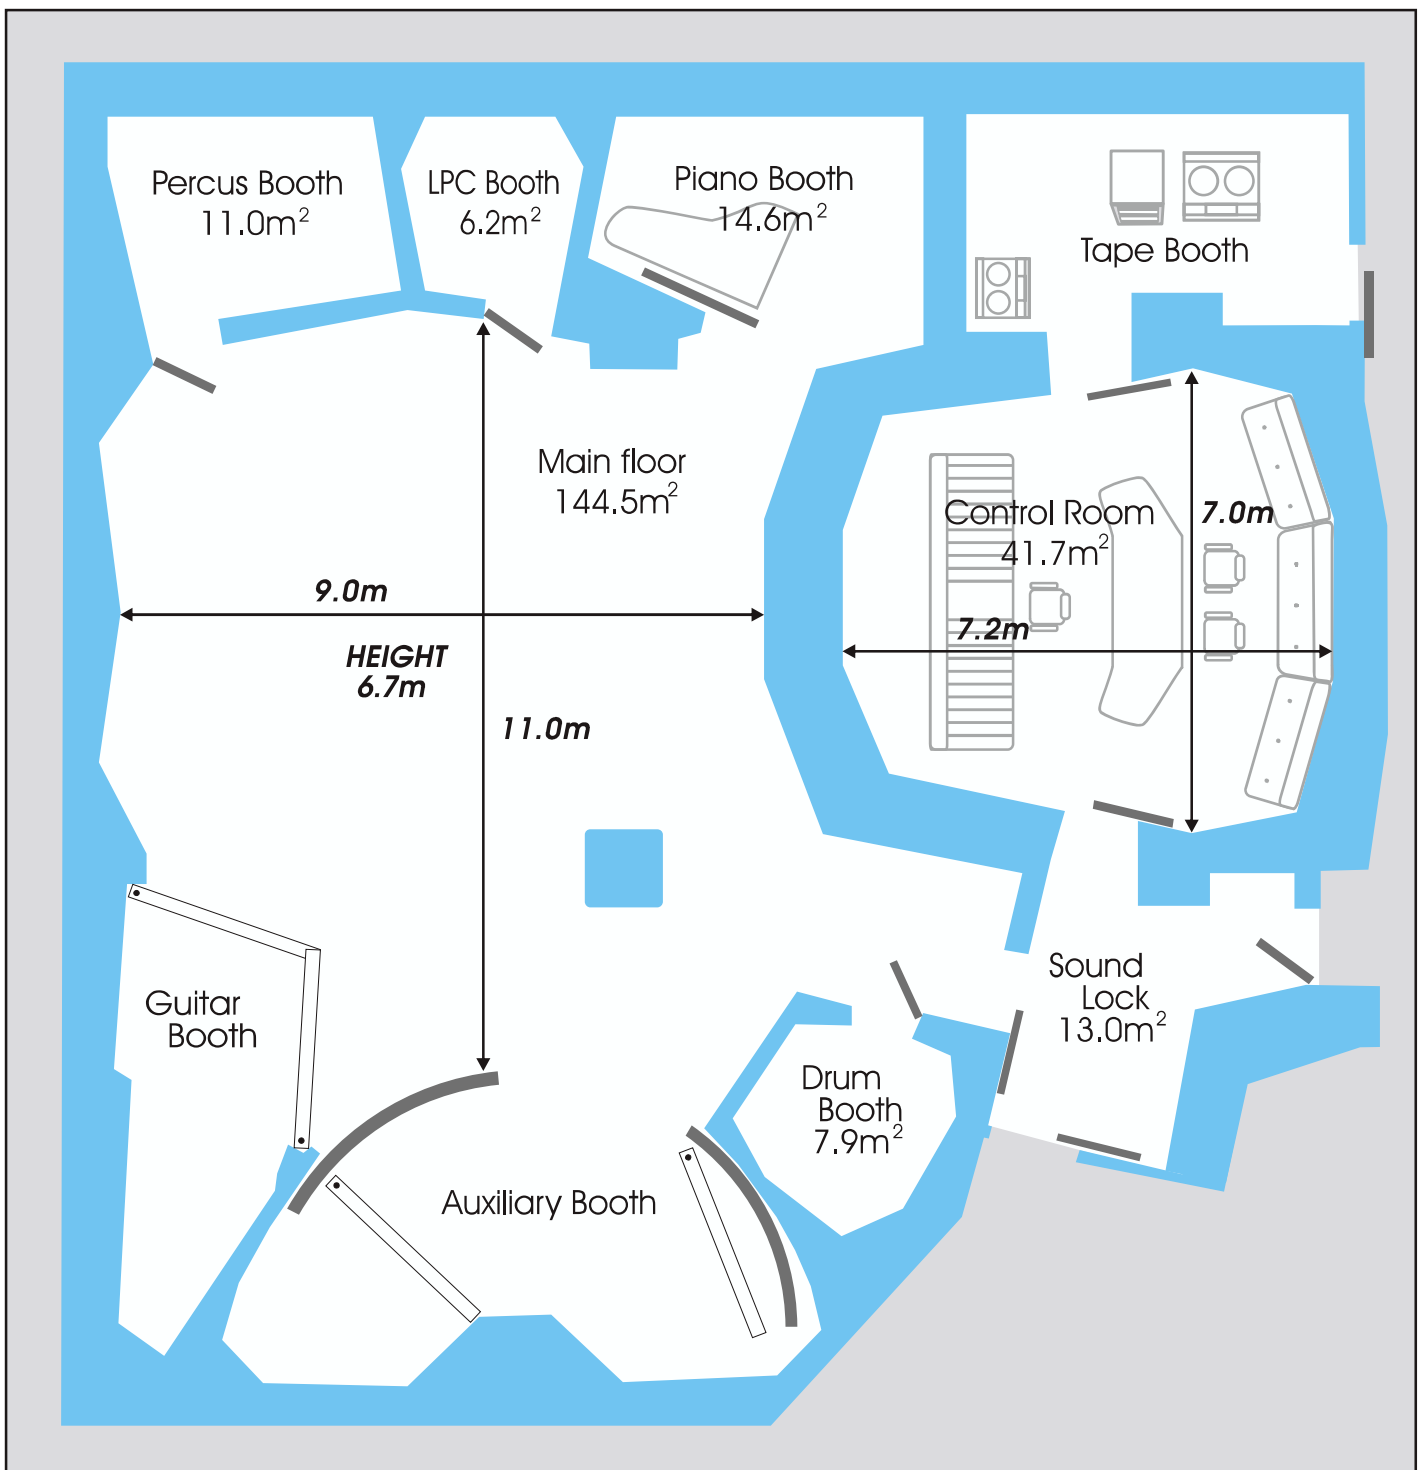

A STUDIO

A STUDIO

Sound City

2-2-1AZABUDAI MINATO-KU, TOKYO JAPAN
PHONE 03-3586-8111

SoundCity

A studio

SoundCity

B studio

Sound City

C studio

M studio