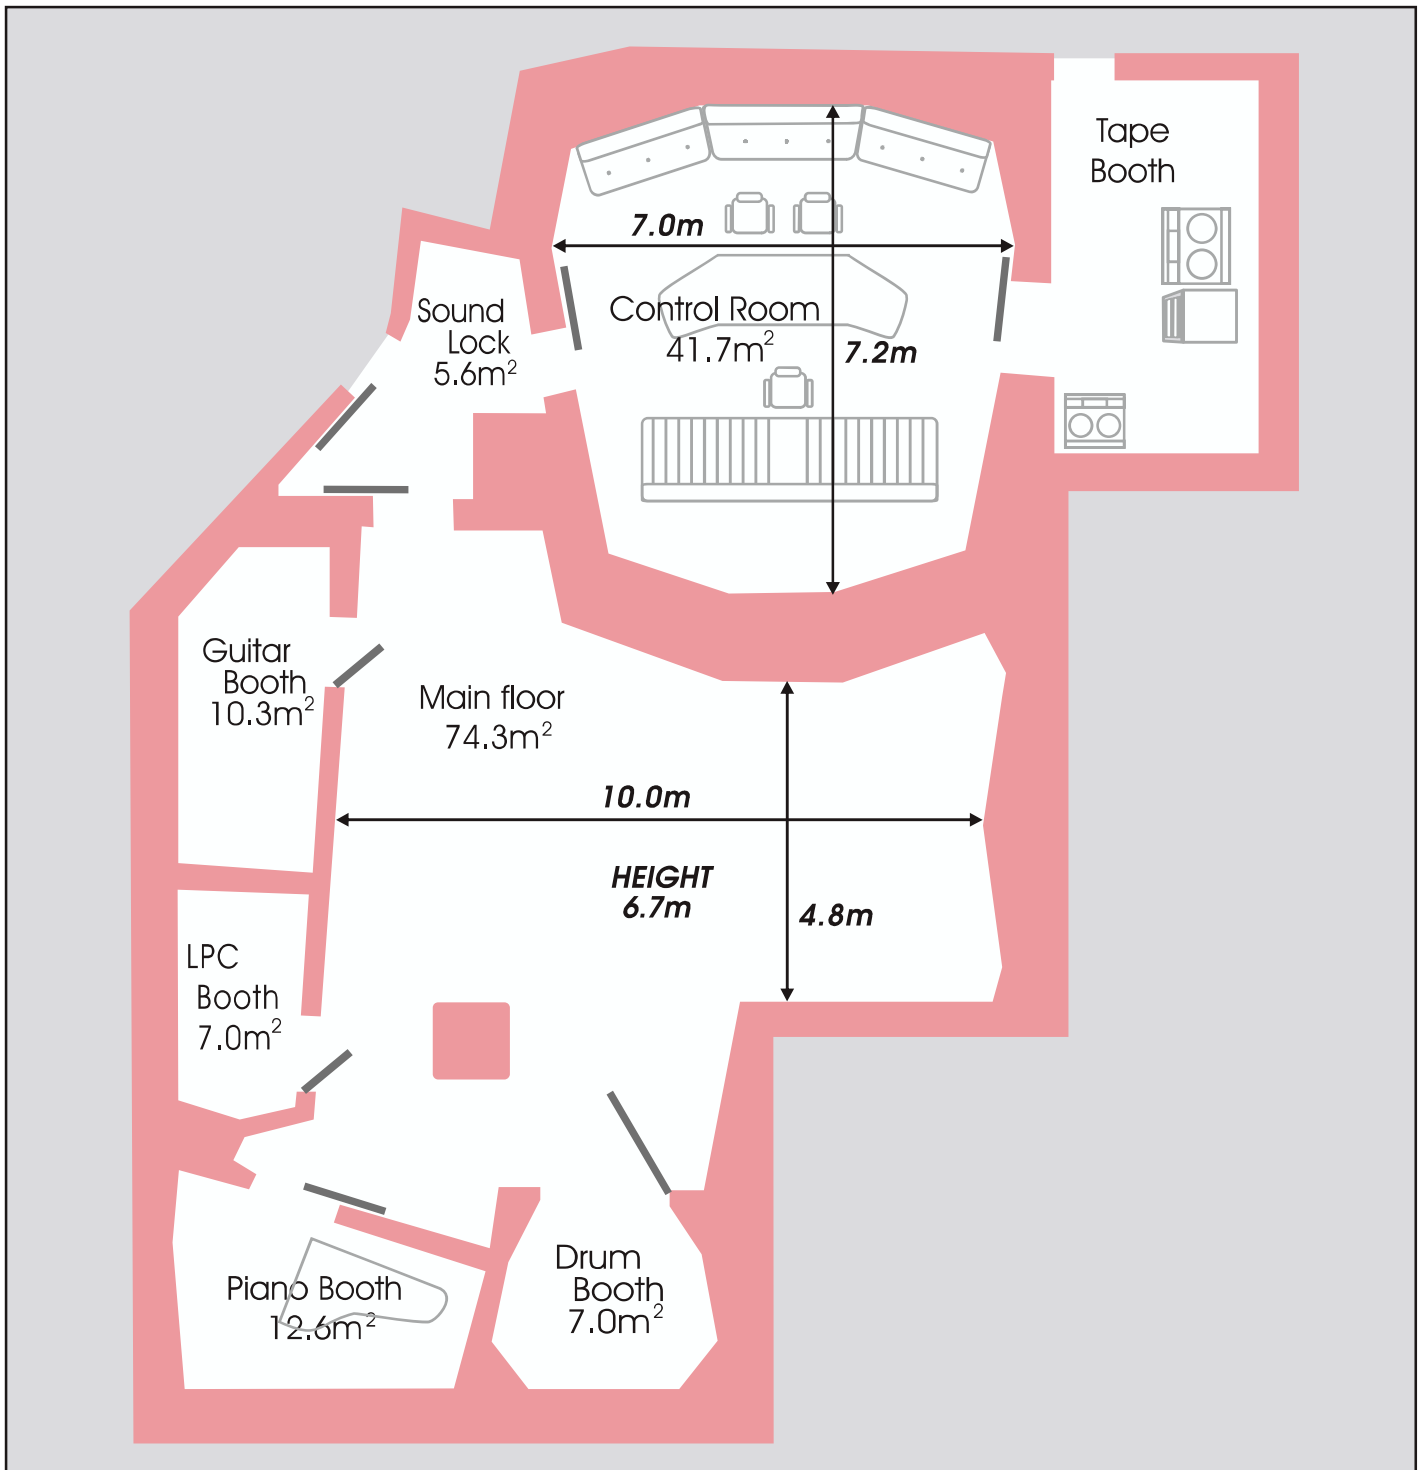

A STUDIO

A STUDIO

Sound City

2-2-1AZABUDAI MINATO-KU, TOKYO JAPAN
PHONE 03-3586-8111

SoundCity

A studio

SoundCity

B studio

Sound City

C studio

M studio